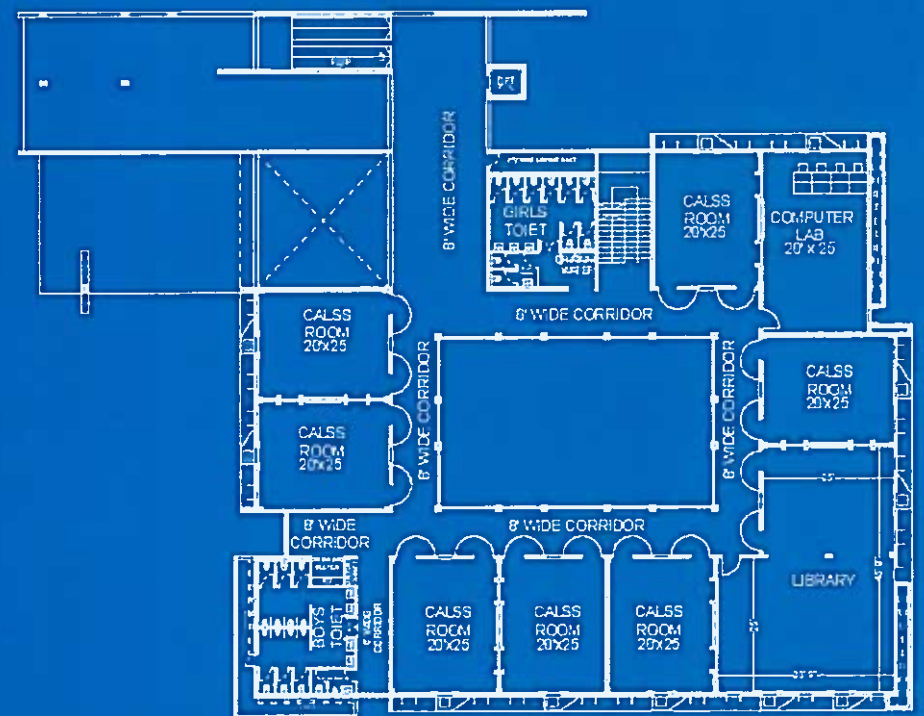

# LALCHAND MILAPCHAND DADHA SCHOOL

OPPO. KRISHI UPAJ MANDI ,SOUTH BLOCK ,BAPU NAGAR,  
PHALODI,DIST.-JODHPUR(RAJ.)

GROUND FLOOR PLAN

FIRST FLOOR PLAN

SECOND FLOOR PLAN

Principal  
Lalchand Milapchand Dadha School  
Phalodi, Jodhpur (Raj.)