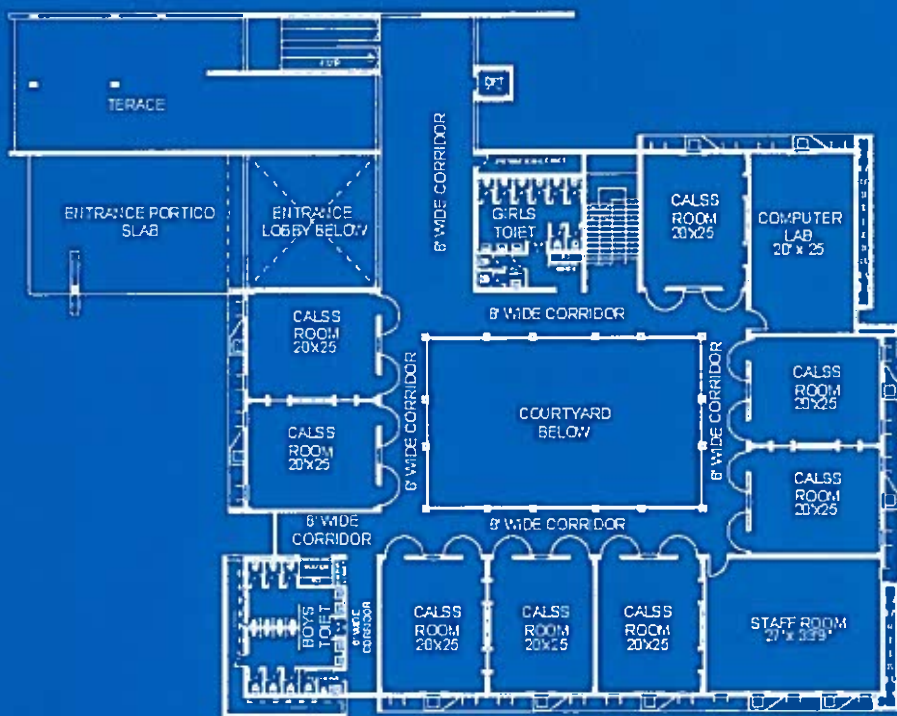

# LALCHAND MILAPCHAND DADHA SCHOOL

OPPO. KRISHI UPAJ MANDI ,SOUTH BLOCK ,BAPU NAGAR,  
PHALODI,DIST.-JODHPUR(RAJ.)

GROUND FLOOR PLAN

FIRST FLOOR PLAN

SECOND FLOOR PLAN

Principal  
Lalchand Milapchand Dadha School  
Phalodi, Jodhpur (Raj.)